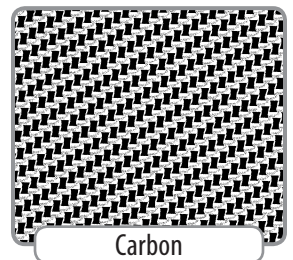

TRANSFER PATTERNS

Patterns that wrap orthosis, suitable for all orthoses including cranial remolding helmets.

ORTHOMERICA®

Blue Hearts

Light Pink

Light Blue

Dark Blue

Yellow

Jumbo

Jungle Animals 2

Little Bears Blue

Military Camouflage

Camouflage Pink

Martians

Multi-Color

Sweetheart

Ocean

Ladybugs & Flowers

Bunnies Pink & Purple

Bunnies Blue & Green

Raindrops

Soccer

Dalmatians

Ice Age 2